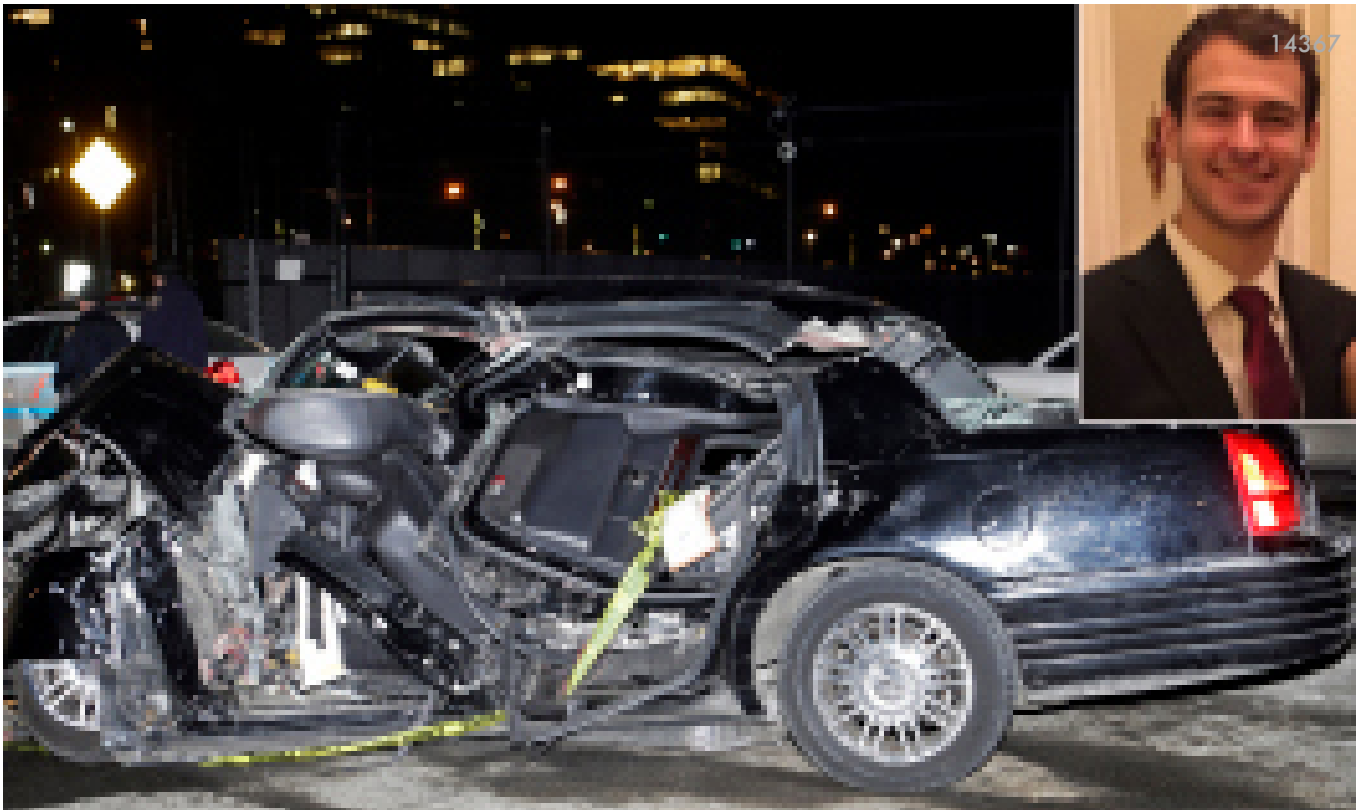

'I'm devastated': Driver struck by Bob Simon's cab

NOW ON