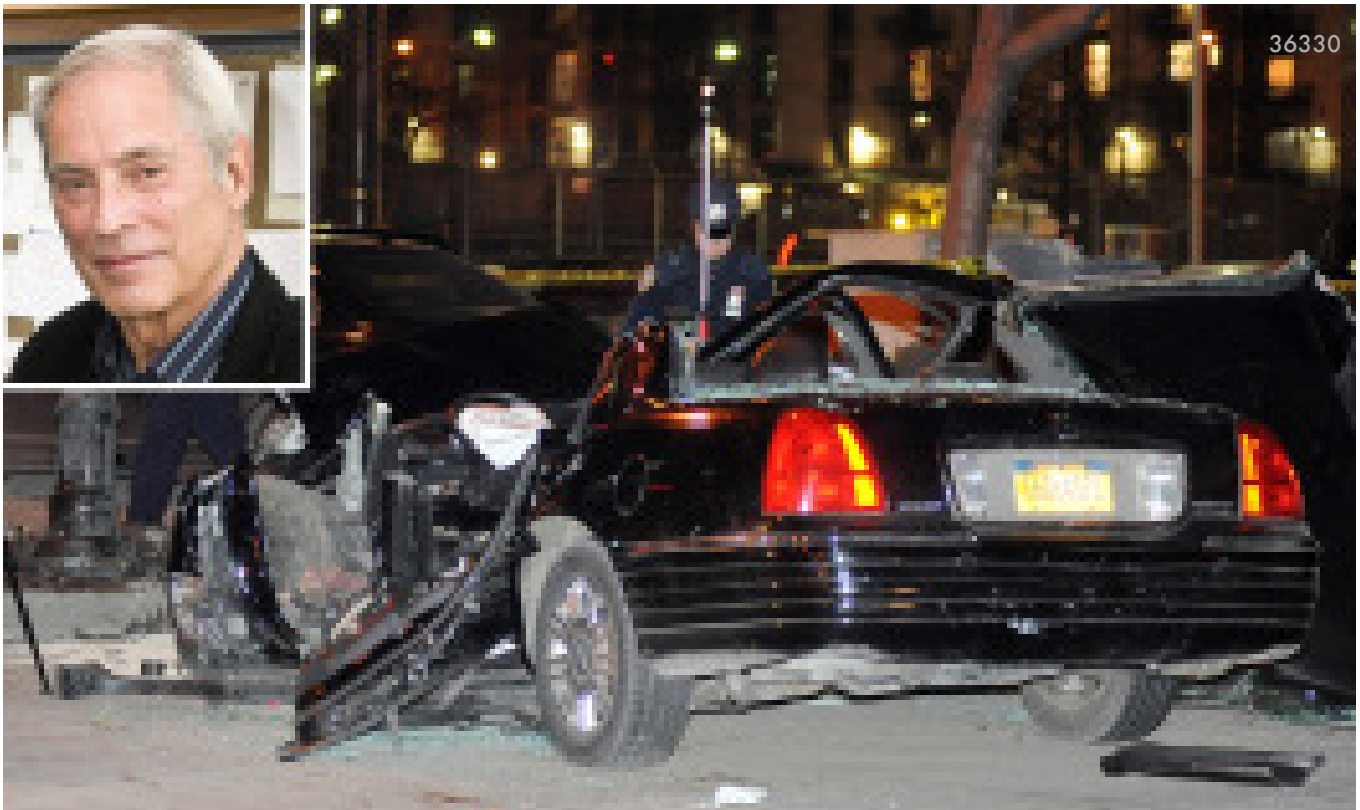

Fredric U. Dicker

Insiders say Cuomo is rattled by Silver corruption case

Michael Goodwin

It's the same-old relay at the New York Assembly

SEE ALL COLUMNISTS

TRENDING NOW IN METRO

Bob Simon of '60 Minutes' killed in car crash

Bob Simon's driver likely hit gas instead of brake

'I'm devastated': Driver struck by Bob Simon's cab

NOW ON

Emile Hirsch charged with assault for putting film exec in chokehold

Jack Antonoff's sister won't be designing couple's outfits for him, Lena Dunham